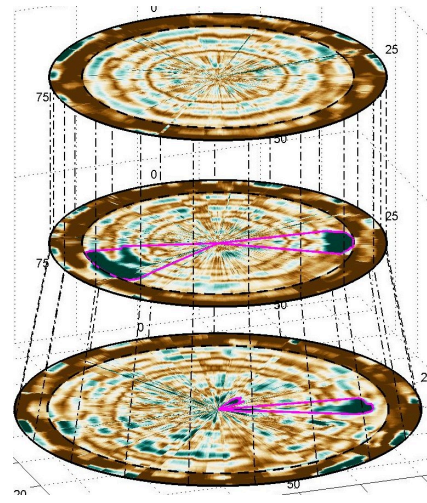

INTEGRITY TREE IMAGING

See your tree from the inside out.

One of the Biggest Ever

At first glance, it's difficult to believe this urban tree is real. Standing beside a large, beautiful, and historic home, it commands even greater presence. This White Oak boasts a 54-inch diameter at breast height (DBH) and is pushing 300 years old. Towering, straight, and in excellent health, the tree's first branches emerge 50 feet above the ground. Even beyond that point, the trunk retains its extraordinary girth. Its appraised value of \$60,000 reflects not only its size, but its striking curb appeal. The virtual saw-cut scans taken near the base reveal only minor decay—insignificant when compared to the tree's almost perfect internal structural integrity.

[See More Images from Recent Tree Scans](#)

It Matters Who Looks at Your Trees

It is evident in the picture below that the tree exhibits a degree of lean. Multiple tree experts have offered opinions that contradict one another. Most opinions were not delivered with a high degree of confidence. However, one was given with confidence along with an exorbitant price for removal. How do clients make the right decision when the experts rely solely on visual inspection? The root scan below shows a massive root system extending 80" deep and beyond. A root system that is larger than the external part of the tree safely sustains this tree. Only by looking inside and underground can correct decisions be made regarding a tree that is virtually irreplaceable.

A Game Changing Decision

As of this past Friday, this magnificent White Oak was thriving and exhibiting healthy new growth in 2026. To think that a tree professional evaluated this tree (a \$60,000 value) in less than five minutes and recommended removal seems criminal. Trust is a big issue. Integrity Tree Imaging--our name is the