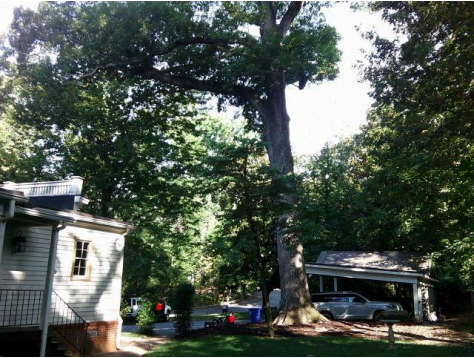

INTEGRITY TREE IMAGING

See your tree from the inside out.

One of the Biggest Ever

At first glance, it's difficult to believe this urban tree is real. Standing beside a large, beautiful, and historic home, it commands even greater presence. This White Oak boasts a 54-inch diameter at breast height (DBH) and is pushing 300 years old. Towering, straight, and in excellent health, the tree's first branches emerge 50 feet above the ground. Even beyond that point, the trunk retains its extraordinary girth. Its appraised value of \$60,000 reflects not only its size, but its striking curb appeal. The virtual saw-cut scans taken near the base reveal only minor decay—insignificant when compared to the tree's almost perfect internal structural integrity.

[See More Images from Recent Tree Scans](#)

It Matters Who Looks at Your Trees

It is evident in the picture below that the tree exhibits a degree of lean. Multiple tree experts have offered opinions that contradict one another. Most opinions were not delivered with a high degree of confidence. However, one was given with confidence along with an exorbitant price for removal. How do clients make the right decision when the experts rely solely on visual inspection? The root scan below shows a massive root system extending 80" deep and beyond. A root system that is larger than the external part of the tree safely sustains this tree. Only by looking inside and underground can correct decisions be made regarding a tree that is virtually irreplaceable.

A Game Changing Decision

As of this past Friday, this magnificent White Oak was thriving and exhibiting healthy new growth in 2026. To think that a tree professional evaluated this tree (a \$60,000 value) in less than five minutes and recommended removal seems criminal. Trust is a big issue. Integrity Tree Imaging--our name is the