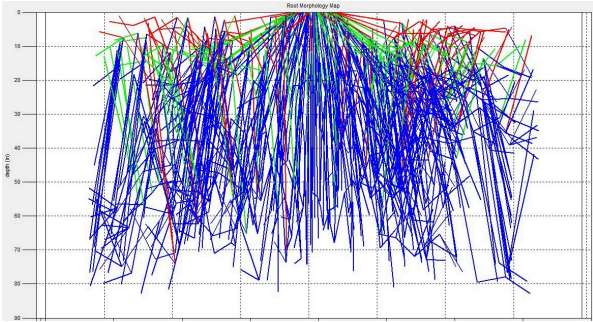

INTEGRITY TREE IMAGING

See your tree from the inside out.

One of the Biggest Ever

At first glance, it's difficult to believe this urban tree is real. Standing beside a large, beautiful, and historic home, it commands even greater presence. This White Oak boasts a 54-inch diameter at breast height (DBH) and is pushing 300 years old. Towering, straight, and in excellent health, the tree's first branches emerge 50 feet above the ground. Even beyond that point, the trunk retains its extraordinary girth. Its appraised value of \$60,000 reflects not only its size, but its striking curb appeal. The virtual saw-cut scans taken near the base reveal only minor decay—insignificant when compared to the tree's almost perfect internal structural integrity.

[See More Images from Recent Tree Scans](#)

It Matters Who Looks at Your Trees

It is evident in the picture below that the tree exhibits a degree of lean. Multiple tree experts have offered opinions that contradict one another. Most opinions were not delivered with a high degree of confidence. However, one was given with confidence along with an exorbitant price for removal. How do clients make the right decision when the experts rely solely on visual inspection? The root scan below shows a massive root system extending 80" deep and beyond. A root system that is larger than the external part of the tree safely sustains this tree. Only by looking inside and underground can correct decisions be made regarding a tree that is virtually irreplaceable.

A Game Changing Decision

As of this past Friday, this magnificent White Oak was thriving and exhibiting healthy new growth in 2026. To think that a tree professional evaluated this tree (a \$60,000 value) in less than five minutes and recommended removal seems criminal. Trust is a big issue. Integrity Tree Imaging--our name is the