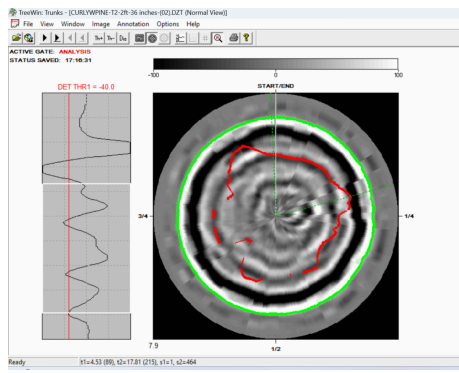

INTEGRITY TREE IMAGING

See your tree from the inside out.

The Center of Attention

This 34"-diameter Eastern White Pine is the cherished natural centerpiece of this homeowner's landscape, home, and swimming pool area. At approximately 120' in height, it dwarfs all the other trees and structures in the adjacent area. Based on knowledge from the property owner, the tree is easily 100 years old. It is the *irreplaceable* object of this privately owned personal river resort. **So, is it safe?** The 2"-wide crack in the trunk, pictured below, requires the most precise and accurate view possible to correctly diagnose.

[See More Images from Recent Tree Scans](#)

No Room for Error

This a very tight area containing a house, pool house, swimming pool, and this massive Eastern White Pine. Two separate tree professionals recommended **removal** based on **soundings** and visual inspections. Both concluded the trunk was hollow and decayed. Images clearly show slight compromise in the trunk and in the area of the crack. Removal would have cost thousands of dollars and was **not necessary**. With precise, accurate information, the owner wasn't left with regret from a wrong decision. ITI makes hard decisions easy!