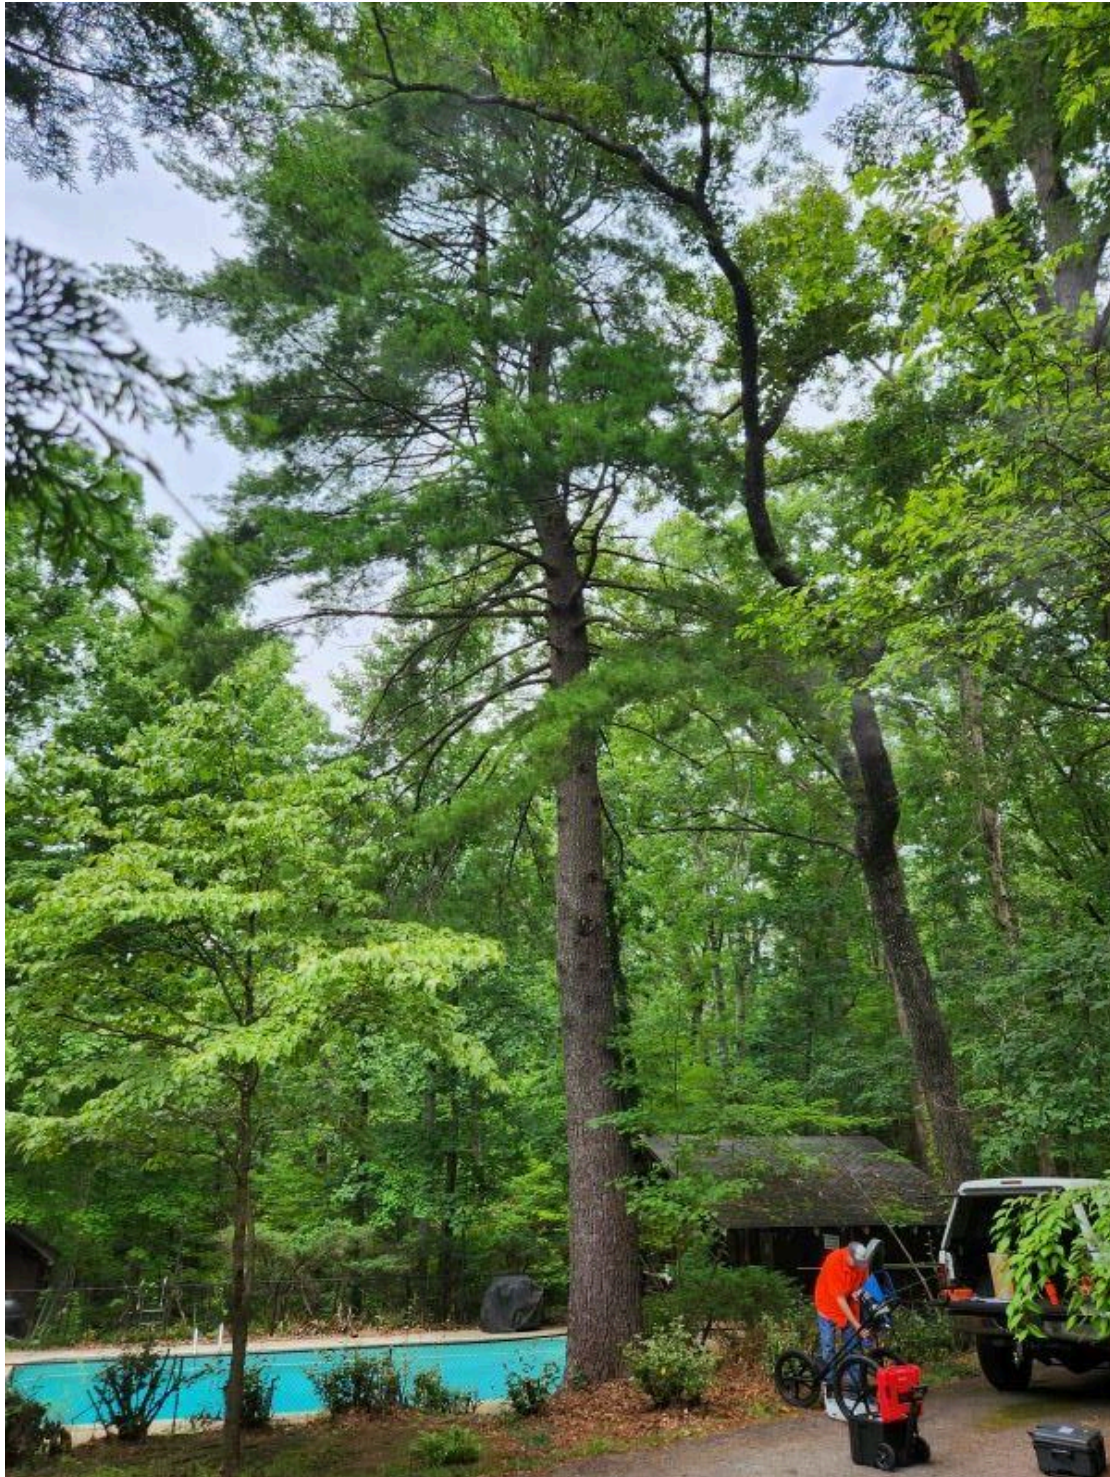

INTEGRITY TREE IMAGING

See your tree from the inside out.

The Center of Attention

This 34"-diameter Eastern White Pine is the cherished natural centerpiece of this homeowner's landscape, home, and swimming pool area. At approximately 120' in height, it dwarfs all the other trees and structures in the adjacent area. Based on knowledge from the property owner, the tree is easily 100 years old. It is the *irreplaceable* object of this privately owned personal river resort. **So, is it safe?** The 2"-wide crack in the trunk, pictured below, requires the most precise and accurate view possible to correctly diagnose.

[See More Images from Recent Tree Scans](#)

No Room for Error

This a very tight area containing a house, pool house, swimming pool, and this massive Eastern White Pine. Two separate tree professionals recommended **removal** based on **soundings** and visual inspections. Both concluded the trunk was hollow and decayed. Images clearly show slight compromise in the trunk and in the area of the crack. Removal would have cost thousands of dollars and was **not necessary**. With precise, accurate information, the owner wasn't left with regret from a wrong decision. ITI makes hard decisions easy!