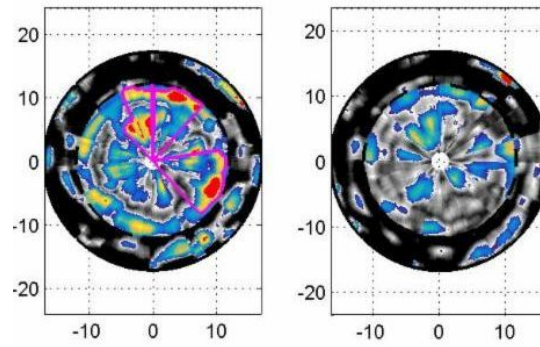

INTEGRITY TREE IMAGING

See your tree from the inside out.

The Center of Attention

This 34"-diameter Eastern White Pine is the cherished natural centerpiece of this homeowner's landscape, home, and swimming pool area. At approximately 120' in height, it dwarfs all the other trees and structures in the adjacent area. Based on knowledge from the property owner, the tree is easily 100 years old. It is the *irreplaceable* object of this privately owned personal river resort. **So, is it safe?** The 2"-wide crack in the trunk, pictured below, requires the most precise and accurate view possible to correctly diagnose.

[See More Images from Recent Tree Scans](#)

No Room for Error

This a very tight area containing a house, pool house, swimming pool, and this massive Eastern White Pine. Two separate tree professionals recommended **removal** based on **soundings** and visual inspections. Both concluded the trunk was hollow and decayed. Images clearly show slight compromise in the trunk and in the area of the crack. Removal would have cost thousands of dollars and was **not necessary**. With precise, accurate information, the owner wasn't left with regret from a wrong decision. ITI makes hard decisions easy!