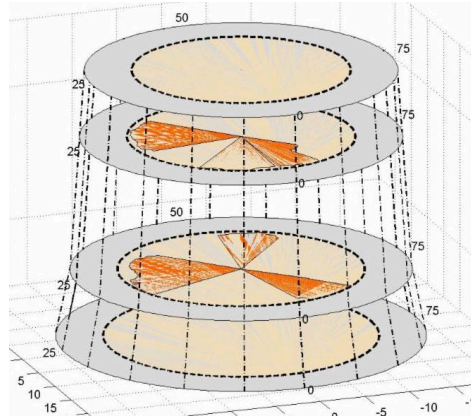

INTEGRITY TREE IMAGING

See your tree from the inside out.

The Center of Attention

This 34"-diameter Eastern White Pine is the cherished natural centerpiece of this homeowner's landscape, home, and swimming pool area. At approximately 120' in height, it dwarfs all the other trees and structures in the adjacent area. Based on knowledge from the property owner, the tree is easily 100 years old. It is the *irreplaceable* object of this privately owned personal river resort. **So, is it safe?** The 2"-wide crack in the trunk, pictured below, requires the most precise and accurate view possible to correctly diagnose.

[See More Images from Recent Tree Scans](#)

No Room for Error

This a very tight area containing a house, pool house, swimming pool, and this massive Eastern White Pine. Two separate tree professionals recommended **removal** based on **soundings** and visual inspections. Both concluded the trunk was hollow and decayed. Images clearly show slight compromise in the trunk and in the area of the crack. Removal would have cost thousands of dollars and was **not necessary**. With precise, accurate information, the owner wasn't left with regret from a wrong decision. ITI makes hard decisions easy!