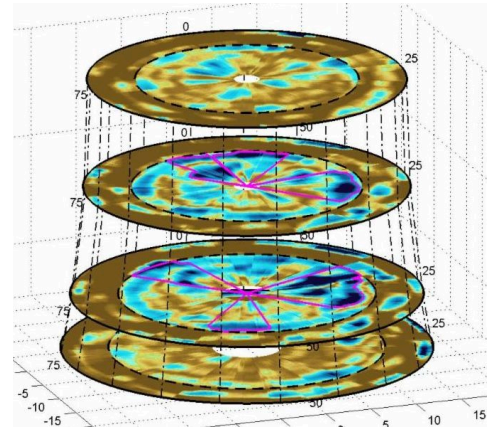

INTEGRITY TREE IMAGING

See your tree from the inside out.

The Center of Attention

This 34"-diameter Eastern White Pine is the cherished natural centerpiece of this homeowner's landscape, home, and swimming pool area. At approximately 120' in height, it dwarfs all the other trees and structures in the adjacent area. Based on knowledge from the property owner, the tree is easily 100 years old. It is the *irreplaceable* object of this privately owned personal river resort. **So, is it safe?** The 2"-wide crack in the trunk, pictured below, requires the most precise and accurate view possible to correctly diagnose.

[See More Images from Recent Tree Scans](#)

No Room for Error

This a very tight area containing a house, pool house, swimming pool, and this massive Eastern White Pine. Two separate tree professionals recommended **removal** based on **soundings** and visual inspections. Both concluded the trunk was hollow and decayed. Images clearly show slight compromise in the trunk and in the area of the crack. Removal would have cost thousands of dollars and was **not necessary**. With precise, accurate information, the owner wasn't left with regret from a wrong decision. ITI makes hard decisions easy!