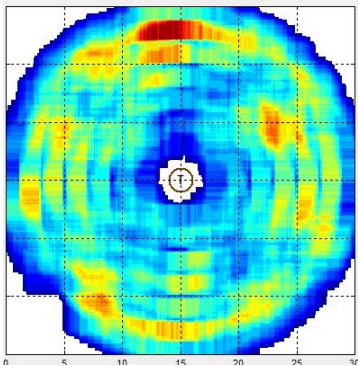

INTEGRITY TREE IMAGING

See your tree from the inside out.

What's Stopping You?

This tree was the featured in the "Three Year Update" several weeks ago. Now you are seeing the below ground images of this White Oak. Snow, frozen ground, windy conditions, cold temperatures make work outside come to a halt for most tree services and technology. These conditions make even an air spade useless for inspection. Not with Integrity Tree Imaging (ITI). Below you see the image of the root crown region and the marginal amount of decay that is present.

[See More Images from Recent Tree Scans](#)

All Access

Capability is defined as the power, ability, or faculty to successfully perform a task and achieve a result. All other tree analysis methods are incapable of displaying the information from this tree that you see above and below even in perfect conditions. The extraordinary tree analysis from ITI is industry leading information and that is readily available to anyone who aims to manage their trees in a comprehensive and concise manner. World-class tree analysis is a phone call away.

No More Restricted Access

Frustrated by not knowing the true conditions inside your trees? Tired of being in the dark? What could you accomplish in your tree management with information like this? If that is you, we can easily overcome these obstacles for you. *Advanced analysis, provided by ITI, is the premiere service offering comprehensive and accurate analysis of the trunk, root crown, and root system.*