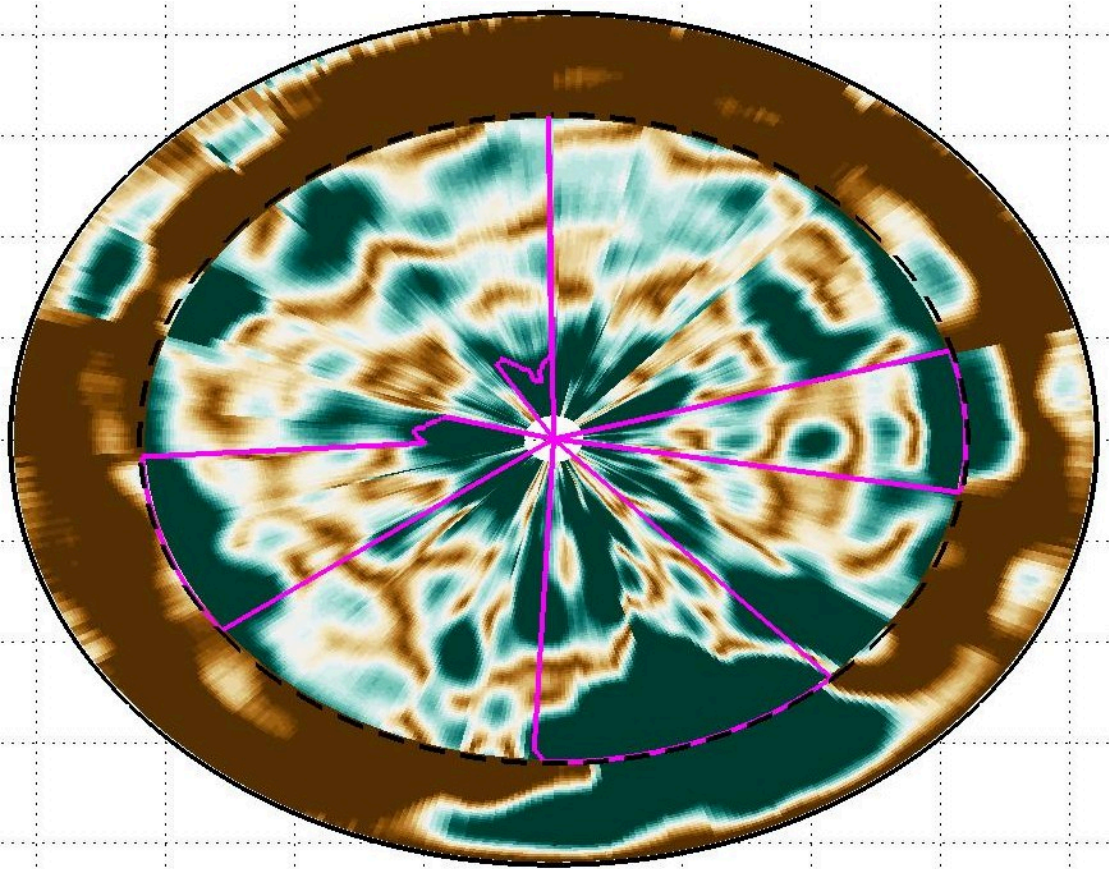

INTEGRITY TREE IMAGING

See your tree from the inside out.

What's Stopping You?

This tree was the featured in the "Three Year Update" several weeks ago. Now you are seeing the below ground images of this White Oak. Snow, frozen ground, windy conditions, cold temperatures make work outside come to a halt for most tree services and technology. These conditions make even an air spade useless for inspection. Not with Integrity Tree Imaging (ITI). Below you see the image of the root crown region and the marginal amount of decay that is present.

[See More Images from Recent Tree Scans](#)

All Access

Capability is defined as the power, ability, or faculty to successfully perform a task and achieve a result. All other tree analysis methods are incapable of displaying the information from this tree that you see above and below even in perfect conditions. The extraordinary tree analysis from ITI is industry leading information and that is readily available to anyone who aims to manage their trees in a comprehensive and concise manner. World-class tree analysis is a phone call away.

No More Restricted Access

Frustrated by not knowing the true conditions inside your trees? Tired of being in the dark? What could you accomplish in your tree management with information like this? If that is you, we can easily overcome these obstacles for you. *Advanced analysis, provided by ITI, is the premiere service offering comprehensive and accurate analysis of the trunk, root crown, and root system.*