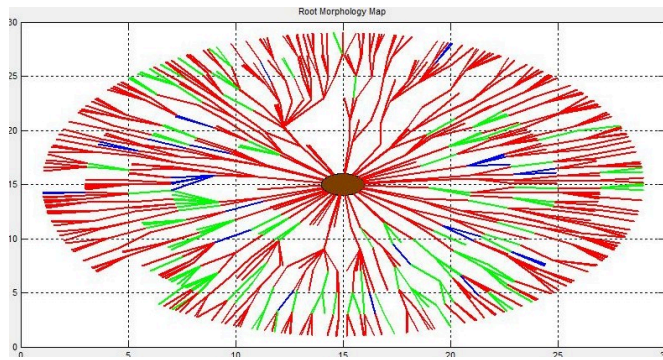

INTEGRITY TREE IMAGING

See your tree from the inside out.

What's Stopping You?

This tree was the featured in the "Three Year Update" several weeks ago. Now you are seeing the below ground images of this White Oak. Snow, frozen ground, windy conditions, cold temperatures make work outside come to a halt for most tree services and technology. These conditions make even an air spade useless for inspection. Not with Integrity Tree Imaging (ITI). Below you see the image of the root crown region and the marginal amount of decay that is present.

[See More Images from Recent Tree Scans](#)

All Access

Capability is defined as the power, ability, or faculty to successfully perform a task and achieve a result. All other tree analysis methods are incapable of displaying the information from this tree that you see above and below even in perfect conditions. The extraordinary tree analysis from ITI is industry leading information and that is readily available to anyone who aims to manage their trees in a comprehensive and concise manner. World-class tree analysis is a phone call away.

No More Restricted Access

Frustrated by not knowing the true conditions inside your trees? Tired of being in the dark? What could you accomplish in your tree management with information like this? If that is you, we can easily overcome these obstacles for you. *Advanced analysis, provided by ITI, is the premiere service offering comprehensive and accurate analysis of the trunk, root crown, and root system.*