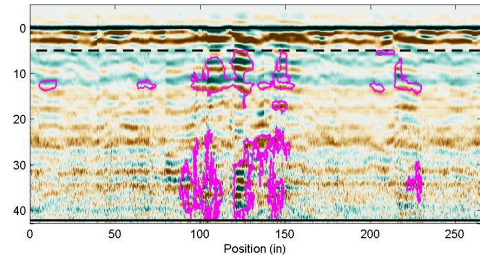

INTEGRITY TREE IMAGING

See your tree from the inside out.

Estimated Compromised = 34%

Case Closed

Advanced tree analysis using *100+-year-old GPR* (ground penetrating radar, patented in 1910) technology is an exact science with accurate analysis that is *beyond compare*. We deliver clearcut and definitive answers to complicated tree management decisions. "See Your Tree from the Inside Out" provides clarity to your most difficult tree removal decisions. Don't regret making a wrong decision.

Connect With Our Team

See your tree from the inside out.

242 Cathey Lane, Canton, NC 28716

(828) 593-9685 | ITIRadar@gmail.com | www.itiradar.com

Integrity Tree Imaging | 242 Cathey Lane | Canton, NC 28716 US