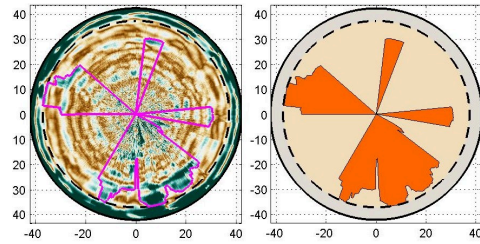

INTEGRITY TREE IMAGING

See your tree from the inside out.

Estimated Compromised = 34%

Case Closed

Advanced tree analysis using *100+-year-old GPR* (ground penetrating radar, patented in 1910) technology is an exact science with accurate analysis that is *beyond compare*. We deliver clearcut and definitive answers to complicated tree management decisions. "See Your Tree from the Inside Out" provides clarity to your most difficult tree removal decisions. Don't regret making a wrong decision.

Connect With Our Team

See your tree from the inside out.

242 Cathey Lane, Canton, NC 28716

(828) 593-9685 | ITIRadar@gmail.com | www.itiradar.com

Integrity Tree Imaging | 242 Cathey Lane | Canton, NC 28716 US