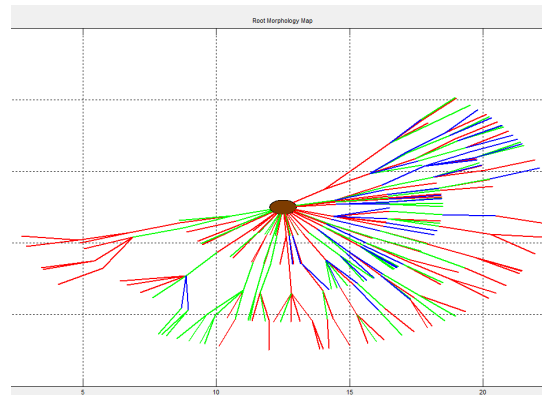

INTEGRITY TREE IMAGING

See your tree from the inside out.

Beautiful Harmony

Rarely is a person fortunate enough to observe such a perfect affinity between a charming old home and a stately White Oak (*Quercus alba*) tree. However, a similar White Oak nearby must be removed because of significant canopy decline. The adjacent failing White Oak, the enlarged buttress you see here, and the extremely close proximity of this tree to this old home, sidewalk, and street, calls for definitive analysis. The three virtual crosscut scans below reveal a slight amount of structural compromise in the critical trunk area of this tree. This slight weakness (dark green) is the result of observable, circular ring shake from years of wind, causing twist and ring separation near the heartwood/sapwood interface. Not of concern.

[See More Images from Recent Tree Scans](#)

Mastering the Complex

A flower bed, house foundation, wooden staircase, three brick sidewalks, concrete stairs, and a 180-year-old White Oak constitute a fabulous front elevation. In spite of all the obstructions, the scans below yield valuable information regarding tree health and public safety. Not only can we observe healthy roots at the critical root crown area, but we also see roots that bring stability to this treasure. The large blank area of the

scans is where the foundation and wooden staircase are located. The root density under the concrete stairs, indicated by the yellow and orange colors (below left), is ample, and the lower morphology image (below right) displays deep root growth, assuring whole tree stability.