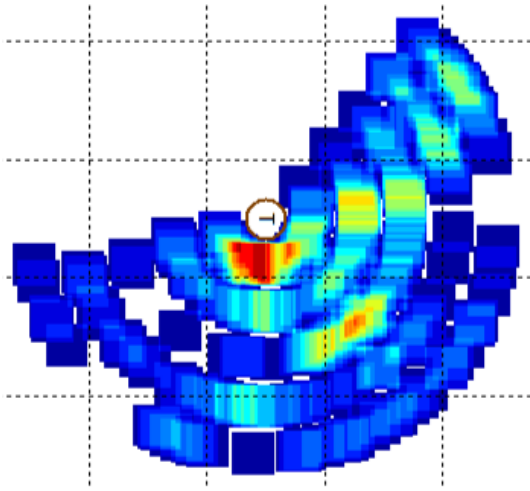

INTEGRITY TREE IMAGING

See your tree from the inside out.

Beautiful Harmony

Rarely is a person fortunate enough to observe such a perfect affinity between a charming old home and a stately White Oak (*Quercus alba*) tree. However, a similar White Oak nearby must be removed because of significant canopy decline. The adjacent failing White Oak, the enlarged buttress you see here, and the extremely close proximity of this tree to this old home, sidewalk, and street, calls for definitive analysis. The three virtual crosscut scans below reveal a slight amount of structural compromise in the critical trunk area of this tree. This slight weakness (dark green) is the result of observable, circular ring shake from years of wind, causing twist and ring separation near the heartwood/sapwood interface. Not of concern.

[See More Images from Recent Tree Scans](#)

Mastering the Complex

A flower bed, house foundation, wooden staircase, three brick sidewalks, concrete stairs, and a 180-year-old White Oak constitute a fabulous front elevation. In spite of all the obstructions, the scans below yield valuable information regarding tree health and public safety. Not only can we observe healthy roots at the critical root crown area, but we also see roots that bring stability to this treasure. The large blank area of the

scans is where the foundation and wooden staircase are located. The root density under the concrete stairs, indicated by the yellow and orange colors (below left), is ample, and the lower morphology image (below right) displays deep root growth, assuring whole tree stability.