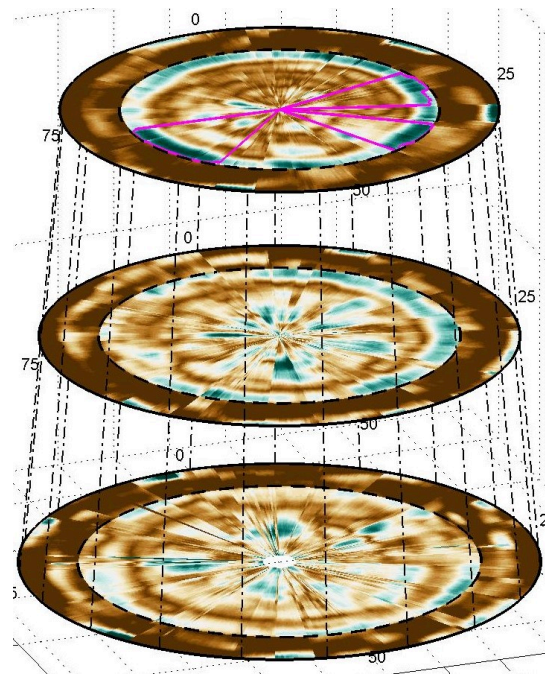

INTEGRITY TREE IMAGING

See your tree from the inside out.

Beautiful Harmony

Rarely is a person fortunate enough to observe such a perfect affinity between a charming old home and a stately White Oak (*Quercus alba*) tree. However, a similar White Oak nearby must be removed because of significant canopy decline. The adjacent failing White Oak, the enlarged buttress you see here, and the extremely close proximity of this tree to this old home, sidewalk, and street, calls for definitive analysis. The three virtual crosscut scans below reveal a slight amount of structural compromise in the critical trunk area of this tree. This slight weakness (dark green) is the result of observable, circular ring shake from years of wind, causing twist and ring separation near the heartwood/sapwood interface. Not of concern.

[See More Images from Recent Tree Scans](#)

Mastering the Complex

A flower bed, house foundation, wooden staircase, three brick sidewalks, concrete stairs, and a 180-year-old White Oak constitute a fabulous front elevation. In spite of all the obstructions, the scans below yield valuable information regarding tree health and public safety. Not only can we observe healthy roots at the critical root crown area, but we also see roots that bring stability to this treasure. The large blank area of the

scans is where the foundation and wooden staircase are located. The root density under the concrete stairs, indicated by the yellow and orange colors (below left), is ample, and the lower morphology image (below right) displays deep root growth, assuring whole tree stability.