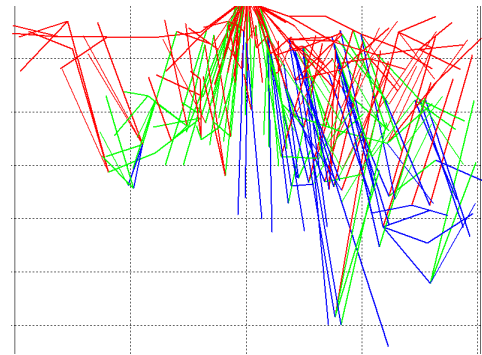

INTEGRITY TREE IMAGING

See your tree from the inside out.

Beautiful Harmony

Rarely is a person fortunate enough to observe such a perfect affinity between a charming old home and a stately White Oak (*Quercus alba*) tree. However, a similar White Oak nearby must be removed because of significant canopy decline. The adjacent failing White Oak, the enlarged buttress you see here, and the extremely close proximity of this tree to this old home, sidewalk, and street, calls for definitive analysis. The three virtual crosscut scans below reveal a slight amount of structural compromise in the critical trunk area of this tree. This slight weakness (dark green) is the result of observable, circular ring shake from years of wind, causing twist and ring separation near the heartwood/sapwood interface. Not of concern.

[See More Images from Recent Tree Scans](#)

Mastering the Complex

A flower bed, house foundation, wooden staircase, three brick sidewalks, concrete stairs, and a 180-year-old White Oak constitute a fabulous front elevation. In spite of all the obstructions, the scans below yield valuable information regarding tree health and public safety. Not only can we observe healthy roots at the critical root crown area, but we also see roots that bring stability to this treasure. The large blank area of the

scans is where the foundation and wooden staircase are located. The root density under the concrete stairs, indicated by the yellow and orange colors (below left), is ample, and the lower morphology image (below right) displays deep root growth, assuring whole tree stability.