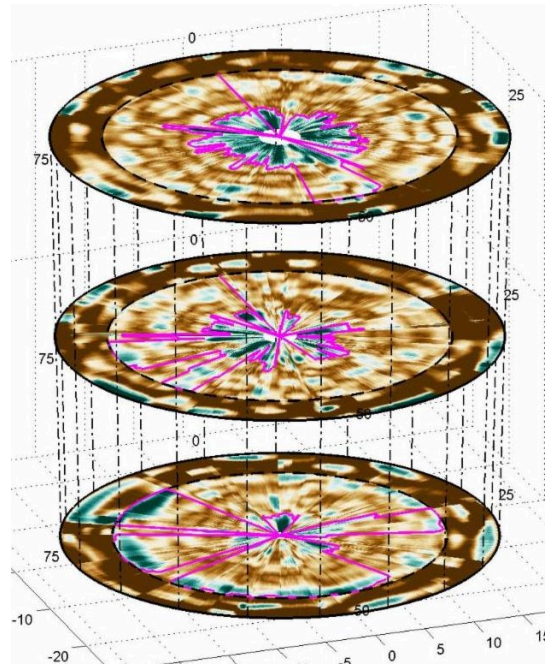

INTEGRITY TREE IMAGING

See your tree from the inside out.

Due Diligence

Located on the grounds of City Hall and Municipal Court in an urban Atlanta community, this Pecan tree (*Carya illinoensis*) helps welcome tourists from all over the world. It is located directly adjacent to a State Champion tree. Beloved and highly valued, it is a critical part of the small town feel that is experienced when visiting this garden oasis. However, time is catching up to this cherished friend. Radar imaging of the trunk, roots and multiple limb unions confirm the presence of decomposition. Accurate and affordable radar imaging provides unsurpassed due diligence that is in the best interest of people, property, and the tree.

[See More Images from Recent Tree Scans](#)

Undeniable Evidence

Verification from radar imaging, along with a certified arborist's recommendation and the approval of City Council, resulted in the removal of this prized pecan tree. The comparison pictures/images below authenticate the wisdom of this difficult decision. Not only accurately detecting hollow sections, both pictures below also reveal softwood decay. Softwood provides very little rigidity needed to prevent tree failure. In this location with the number of visitors, tree failure is not an option.