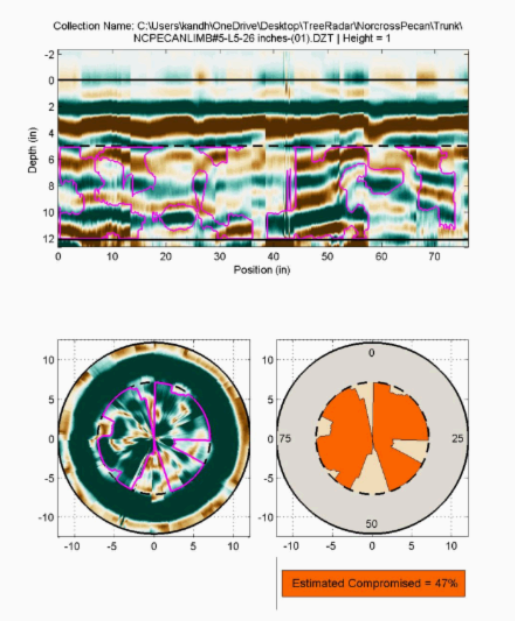

INTEGRITY TREE IMAGING

See your tree from the inside out.

Due Diligence

Located on the grounds of City Hall and Municipal Court in an urban Atlanta community, this Pecan tree (*Carya illinoensis*) helps welcome tourists from all over the world. It is located directly adjacent to a State Champion tree. Beloved and highly valued, it is a critical part of the small town feel that is experienced when visiting this garden oasis. However, time is catching up to this cherished friend. Radar imaging of the trunk, roots and multiple limb unions confirm the presence of decomposition. Accurate and affordable radar imaging provides unsurpassed due diligence that is in the best interest of people, property, and the tree.

[See More Images from Recent Tree Scans](#)

Undeniable Evidence

Verification from radar imaging, along with a certified arborist's recommendation and the approval of City Council, resulted in the removal of this prized pecan tree. The comparison pictures/images below authenticate the wisdom of this difficult decision. Not only accurately detecting hollow sections, both pictures below also reveal softwood decay. Softwood provides very little rigidity needed to prevent tree failure. In this location with the number of visitors, tree failure is not an option.

Precise and Accurate Results

Successful urban planning and management is accomplished using the best and most capable technology available. Why entertain potential consequences by not performing sufficient due diligence? Employ advanced, reliable and comprehensive tree imaging for a thriving urban environment for people and trees. Click the button below to request a price list.