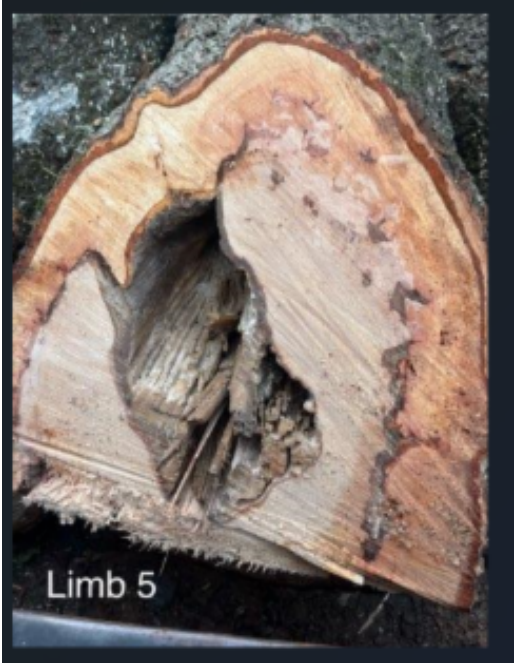

INTEGRITY TREE IMAGING

See your tree from the inside out.

Due Diligence

Located on the grounds of City Hall and Municipal Court in an urban Atlanta community, this Pecan tree (*Carya illinoensis*) helps welcome tourists from all over the world. It is located directly adjacent to a State Champion tree. Beloved and highly valued, it is a critical part of the small town feel that is experienced when visiting this garden oasis. However, time is catching up to this cherished friend. Radar imaging of the trunk, roots and multiple limb unions confirm the presence of decomposition. Accurate and affordable radar imaging provides unsurpassed due diligence that is in the best interest of people, property, and the tree.

[See More Images from Recent Tree Scans](#)

Undeniable Evidence

Verification from radar imaging, along with a certified arborist's recommendation and the approval of City Council, resulted in the removal of this prized pecan tree. The comparison pictures/images below authenticate the wisdom of this difficult decision. Not only accurately detecting hollow sections, both pictures below also reveal softwood decay. Softwood provides very little rigidity needed to prevent tree failure. In this location with the number of visitors, tree failure is not an option.

Precise and Accurate Results

Successful urban planning and management is accomplished using the best and most capable technology available. Why entertain potential consequences by not performing sufficient due diligence? Employ advanced, reliable and comprehensive tree imaging for a thriving urban environment for people and trees. Click the button below to request a price list.