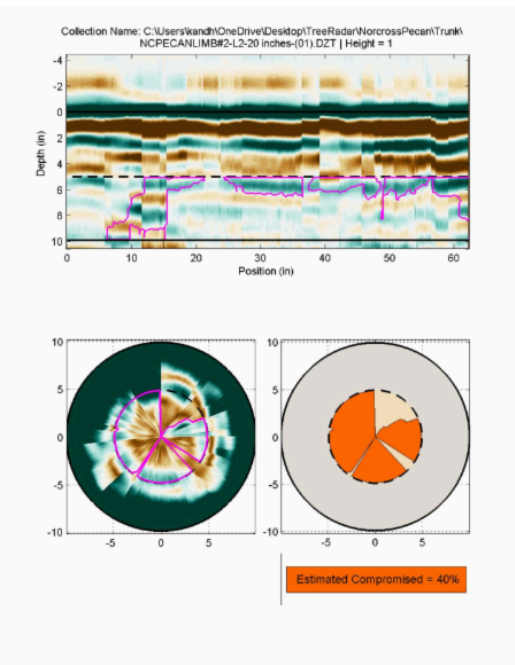

INTEGRITY TREE IMAGING

See your tree from the inside out.

Due Diligence

Located on the grounds of City Hall and Municipal Court in an urban Atlanta community, this Pecan tree (*Carya illinoensis*) helps welcome tourists from all over the world. It is located directly adjacent to a State Champion tree. Beloved and highly valued, it is a critical part of the small town feel that is experienced when visiting this garden oasis. However, time is catching up to this cherished friend. Radar imaging of the trunk, roots and multiple limb unions confirm the presence of decomposition. Accurate and affordable radar imaging provides unsurpassed due diligence that is in the best interest of people, property, and the tree.

[See More Images from Recent Tree Scans](#)

Undeniable Evidence

Verification from radar imaging, along with a certified arborist's recommendation and the approval of City Council, resulted in the removal of this prized pecan tree. The comparison pictures/images below authenticate the wisdom of this difficult decision. Not only accurately detecting hollow sections, both pictures below also reveal softwood decay. Softwood provides very little rigidity needed to prevent tree failure. In this location with the number of visitors, tree failure is not an option.

Precise and Accurate Results

Successful urban planning and management is accomplished using the best and most capable technology available. Why entertain potential consequences by not performing sufficient due diligence? Employ advanced, reliable and comprehensive tree imaging for a thriving urban environment for people and trees. Click the button below to request a price list.