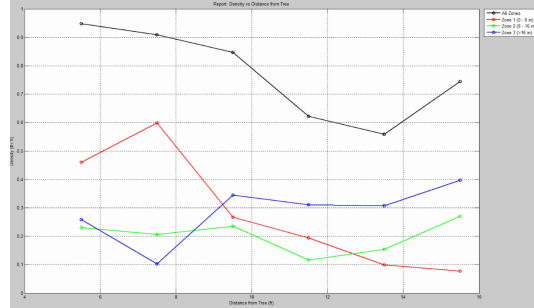

INTEGRITY TREE IMAGING

See your tree from the inside out.

How To Be "Doubt" Free

The two images below chart/plot the root system of this 49" diameter urban Willow Oak, pictured above, that received a grade of **F-Imminent Failure**. The root morphology, below left, gives a startling view of the root system that is sparse and limited due to the extremely difficult growing environment. The line graph exactly plots the severe lack of roots present underground compared to the size, weight, and height of the above-ground structure of this tree. The great advantage of exact numbers and measurements allow you to make extremely accurate tree care decisions with confidence and clearly justify those decisions. The numbers don't lie.

[See More Images from Recent Tree Scans](#)

When In Doubt...Scan It

If the root scans above don't convince you, maybe the image below will. This residential 43" diameter Willow Oak also received a grade of **F- Imminent Failure**. In this case, the source of this severe trunk decay comes from the Chicken-of-the-Woods fruiting bodies that surround the base of the tree. The scanned image below is located at two-feet high on the trunk. This is the highest loadbearing external part of the tree. With only 22% of structural integrity present, it is easy to see the danger this tree presents. This is why seeing your tree "from the inside out" is critical to successful tree management.

No Doubt

Now is the time to be proactive and overcome your doubt and worry rather than being complacent which can be caused by doubt and worry. ITI delivers the most accurate view of the critical areas of your trees (trunk and roots). Advanced tree analysis is now an *exact science* with industry leading analysis you can trust from Integrity Tree Imaging. Give us a call now!