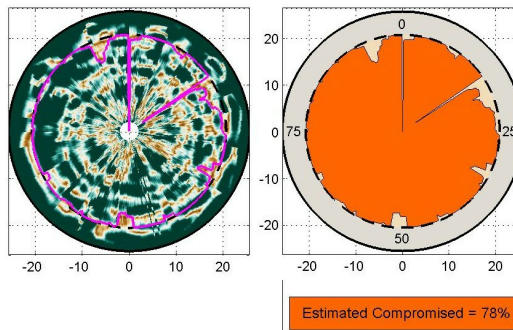

INTEGRITY TREE IMAGING

See your tree from the inside out.

How To Be "Doubt" Free

The two images below chart/plot the root system of this 49" diameter urban Willow Oak, pictured above, that received a grade of **F-Imminent Failure**. The root morphology, below left, gives a startling view of the root system that is sparse and limited due to the extremely difficult growing environment. The line graph exactly plots the severe lack of roots present underground compared to the size, weight, and height of the above-ground structure of this tree. The great advantage of exact numbers and measurements allow you to make extremely accurate tree care decisions with confidence and clearly justify those decisions. The numbers don't lie.

[See More Images from Recent Tree Scans](#)

When In Doubt...Scan It

If the root scans above don't convince you, maybe the image below will. This residential 43" diameter Willow Oak also received a grade of **F- Imminent Failure**. In this case, the source of this severe trunk decay comes from the Chicken-of-the-Woods fruiting bodies that surround the base of the tree. The scanned image below is located at two-feet high on the trunk. This is the highest loadbearing external part of the tree. With only 22% of structural integrity present, it is easy to see the danger this tree presents. This is why seeing your tree "from the inside out" is critical to successful tree management.

No Doubt

Now is the time to be proactive and overcome your doubt and worry rather than being complacent which can be caused by doubt and worry. ITI delivers the most accurate view of the critical areas of your trees (trunk and roots). Advanced tree analysis is now an *exact science* with industry leading analysis you can trust from Integrity Tree Imaging. Give us a call now!