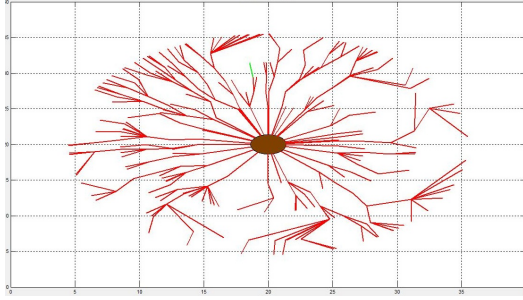

INTEGRITY TREE IMAGING

See your tree from the inside out.

How To Be "Doubt" Free

The two images below chart/plot the root system of this 49" diameter urban Willow Oak, pictured above, that received a grade of **F-Imminent Failure**. The root morphology, below left, gives a startling view of the root system that is sparse and limited due to the extremely difficult growing environment. The line graph exactly plots the severe lack of roots present underground compared to the size, weight, and height of the above-ground structure of this tree. The great advantage of exact numbers and measurements allow you to make extremely accurate tree care decisions with confidence and clearly justify those decisions. The numbers don't lie.

[See More Images from Recent Tree Scans](#)

When In Doubt...Scan It

If the root scans above don't convince you, maybe the image below will. This residential 43" diameter Willow Oak also received a grade of **F- Imminent Failure**. In this case, the source of this severe trunk decay comes from the Chicken-of-the-Woods fruiting bodies that surround the base of the tree. The scanned image below is located at two-feet high on the trunk. This is the highest loadbearing external part of the tree. With only 22% of structural integrity present, it is easy to see the danger this tree presents. This is why seeing your tree "from the inside out" is critical to successful tree management.

No Doubt

Now is the time to be proactive and overcome your doubt and worry rather than being complacent which can be caused by doubt and worry. ITI delivers the most accurate view of the critical areas of your trees (trunk and roots). Advanced tree analysis is now an *exact science* with industry leading analysis you can trust from Integrity Tree Imaging. Give us a call now!