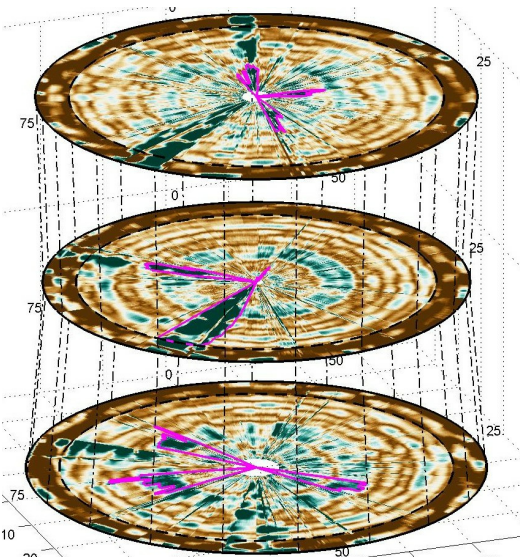

INTEGRITY TREE IMAGING

See your tree from the inside out.

Monumental

It's big up close and it's big from far away as the picture above and below left both clearly show. The lowest limbs are as large or larger than the average tree that most of us encounter daily. For approximately **300 years** this White Oak (*Quercus alba*) has stood through major storms, wars, diseases, and has always given its shade and beauty to everyone who cared to come near. However, the presence of a Chicken of the Woods fruiting body, pictured below, is causing concern for those who love and cherish this natural monument.

[Learn More](#)

See For Yourself

We recently attended a tree conference that focused on the newest and latest technology from around the world that is available for advanced tree analysis. At the conclusion of the conference, two major issues stood out. First, *only* the technology employed by Integrity Tree Imaging (ITI) could display the root system. Second, our advanced tree analysis was the *only* method that is 100% non-invasive and non-destructive to the tree. These are both requirements for successful analysis of complex tree health issues like the one above.

Stay Relevant

Why operate with outdated techniques and technology? It's costing you money and decreasing your rate of successful tree care. ITI delivers the most accurate view of the critical areas of your trees (trunk AND roots). Advanced tree analysis is now an *exact science* with the in-depth analysis you can trust to be correct from Integrity Tree Imaging.