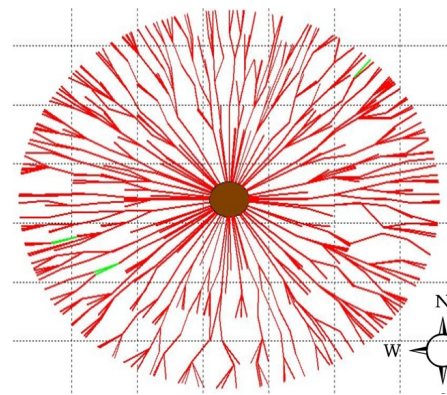

INTEGRITY TREE IMAGING

See your tree from the inside out.

Monumental

It's big up close and it's big from far away as the picture above and below left both clearly show. The lowest limbs are as large or larger than the average tree that most of us encounter daily. For approximately **300 years** this White Oak (*Quercus alba*) has stood through major storms, wars, diseases, and has always given its shade and beauty to everyone who cared to come near. However, the presence of a Chicken of the Woods fruiting body, pictured below, is causing concern for those who love and cherish this natural monument.

[Learn More](#)

See For Yourself

We recently attended a tree conference that focused on the newest and latest technology from around the world that is available for advanced tree analysis. At the conclusion of the conference, two major issues stood out. First, *only* the technology employed by Integrity Tree Imaging (ITI) could display the root system. Second, our advanced tree analysis was the *only* method that is 100% non-invasive and non-destructive to the tree. These are both requirements for successful analysis of complex tree health issues like the one above.

Stay Relevant

Why operate with outdated techniques and technology? It's costing you money and decreasing your rate of successful tree care. ITI delivers the most accurate view of the critical areas of your trees (trunk AND roots). Advanced tree analysis is now an *exact science* with the in-depth analysis you can trust to be correct from Integrity Tree Imaging.