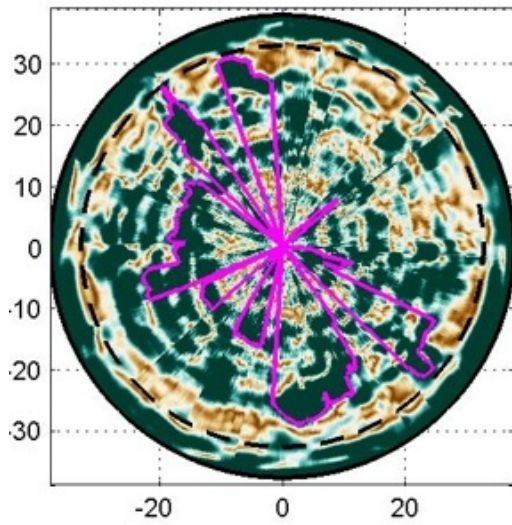

INTEGRITY TREE IMAGING

See your tree from the inside out.

Perfection ... So It Seems

It is a distinct pleasure to view this 40-inch diameter Willow Oak (*Quercus phellos*) tree. Located in a quiet neighborhood in one of the historical cities of our nation, the regal surroundings allow a person to imagine the beauty and enjoyment it has provided to decades of residents. At first glimpse, the three virtual saw cut images, pictured below, show an extraordinarily sound and decay-free trunk that is in great condition for a tree of this size and age. However, the next set of subsurface images tell a different story and are a

surprise compared to what has been previously observed.

[See More Images from Recent Tree Scans](#)

Early Detection of Decline

The results from the root and root crown scans were completely unexpected. The root crown/collar pictured below on the left, while not indicative of a hollow cavity, does indicate decline (dark green) from the softwood that reduces overall wood strength. The bottom right root scan image indicates root loss on the top left area of the scan. Early detection of an unobservable problem is a great advantage of advanced analysis provided by Integrity Tree Imaging. Only radar imaging can look at the roots and root crown so that the appropriate action can be taken for the good of people, the tree, and property.

Don't Be Surprised

There is nothing more powerful than seeing and knowing the dynamics happening inside your trees right now! Be proactive rather than reactive to the easily observed external indicators of tree health decline. It is usually too late to turn the health of your tree around when you start seeing external signs of problems. ITI provides you with the current condition of the most critical areas your valuable trees. Click the button below and let us help you make the hard decisions easier as you care for your trees and the people around them.