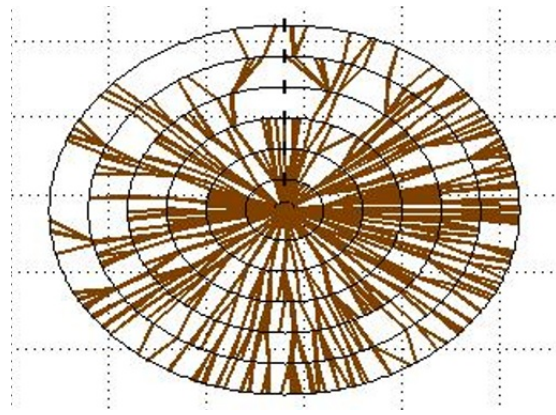

INTEGRITY TREE IMAGING

See your tree from the inside out.

Perfection ... So It Seems

It is a distinct pleasure to view this 40-inch diameter Willow Oak (*Quercus phellos*) tree. Located in a quiet neighborhood in one of the historical cities of our nation, the regal surroundings allow a person to imagine the beauty and enjoyment it has provided to decades of residents. At first glimpse, the three virtual saw cut images, pictured below, show an extraordinarily sound and decay-free trunk that is in great condition for a tree of this size and age. However, the next set of subsurface images tell a different story and are a

surprise compared to what has been previously observed.

[See More Images from Recent Tree Scans](#)

Early Detection of Decline

The results from the root and root crown scans were completely unexpected. The root crown/collar pictured below on the left, while not indicative of a hollow cavity, does indicate decline (dark green) from the softwood that reduces overall wood strength. The bottom right root scan image indicates root loss on the top left area of the scan. Early detection of an unobservable problem is a great advantage of advanced analysis provided by Integrity Tree Imaging. Only radar imaging can look at the roots and root crown so that the appropriate action can be taken for the good of people, the tree, and property.

Don't Be Surprised

There is nothing more powerful than seeing and knowing the dynamics happening inside your trees right now! Be proactive rather than reactive to the easily observed external indicators of tree health decline. It is usually too late to turn the health of your tree around when you start seeing external signs of problems. ITI provides you with the current condition of the most critical areas your valuable trees. Click the button below and let us help you make the hard decisions easier as you care for your trees and the people around them.