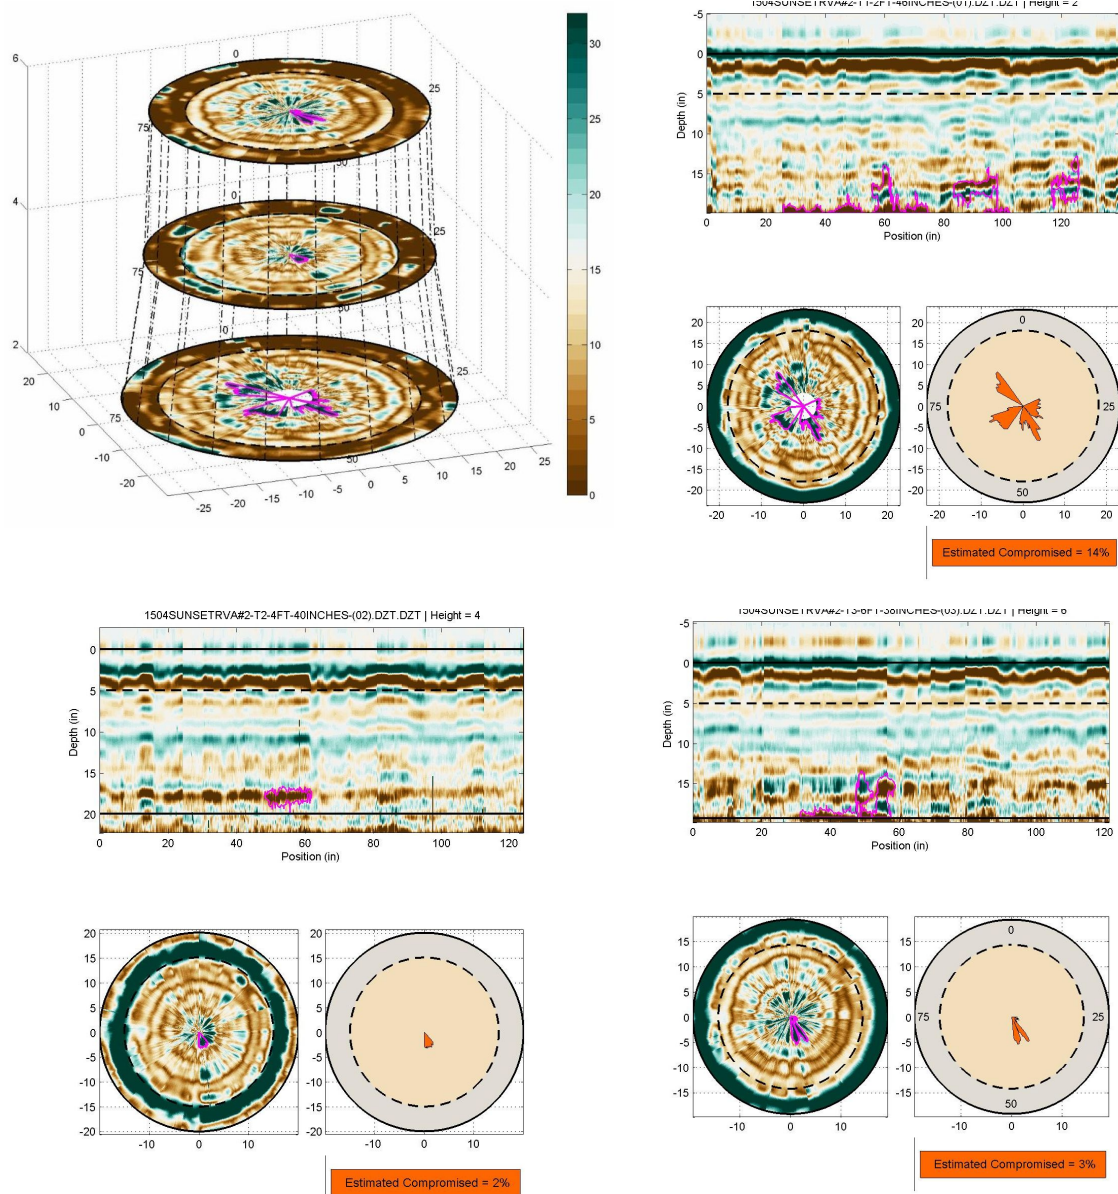

INTEGRITY TREE IMAGING

See your tree from the inside out.

Perfection ... So It Seems

It is a distinct pleasure to view this 40-inch diameter Willow Oak (*Quercus phellos*) tree. Located in a quiet neighborhood in one of the historical cities of our nation, the regal surroundings allow a person to imagine the beauty and enjoyment it has provided to decades of residents. At first glimpse, the three virtual saw cut images, pictured below, show an extraordinarily sound and decay-free trunk that is in great condition for a tree of this size and age. However, the next set of subsurface images tell a different story and are a

surprise compared to what has been previously observed.

[See More Images from Recent Tree Scans](#)

Early Detection of Decline

The results from the root and root crown scans were completely unexpected. The root crown/collar pictured below on the left, while not indicative of a hollow cavity, does indicate decline (dark green) from the softwood that reduces overall wood strength. The bottom right root scan image indicates root loss on the top left area of the scan. Early detection of an unobservable problem is a great advantage of advanced analysis provided by Integrity Tree Imaging. Only radar imaging can look at the roots and root crown so that the appropriate action can be taken for the good of people, the tree, and property.

Don't Be Surprised

There is nothing more powerful than seeing and knowing the dynamics happening inside your trees right now! Be proactive rather than reactive to the easily observed external indicators of tree health decline. It is usually too late to turn the health of your tree around when you start seeing external signs of problems. ITI provides you with the current condition of the most critical areas your valuable trees. Click the button below and let us help you make the hard decisions easier as you care for your trees and the people around them.